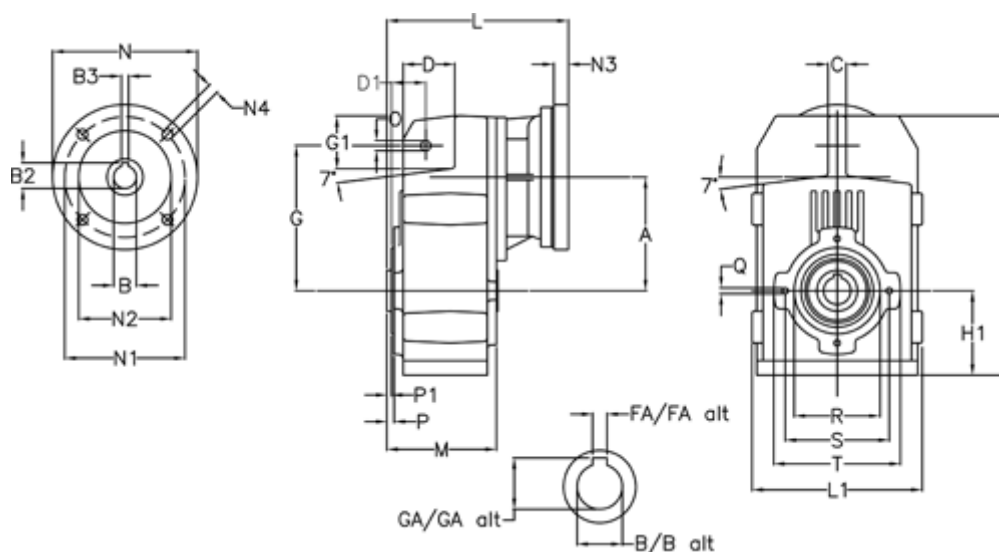

Article number: 295605107003225  
 Description: Shaft mounted gear  
 A514H50-1070-P71B5

## Measures

A = 211.30	FA = 14	M = 163.0	Q = M12x19
B = 50	G = 278	N = 160	R = 180
B1 = 14	G1 = 105.5	N1 = 130	S = 215
B2 = 16.3	GA = 53.5	N2 = 110	T = 250
B3 = 5	H = 479.0	N4 = M8x16	
C = 20	H1 = 144.0	O = 22	
D = 93.5	L = 339.5	P = 8.5	
D1 = 65.0	L1 = 273	P1 = 4.5	